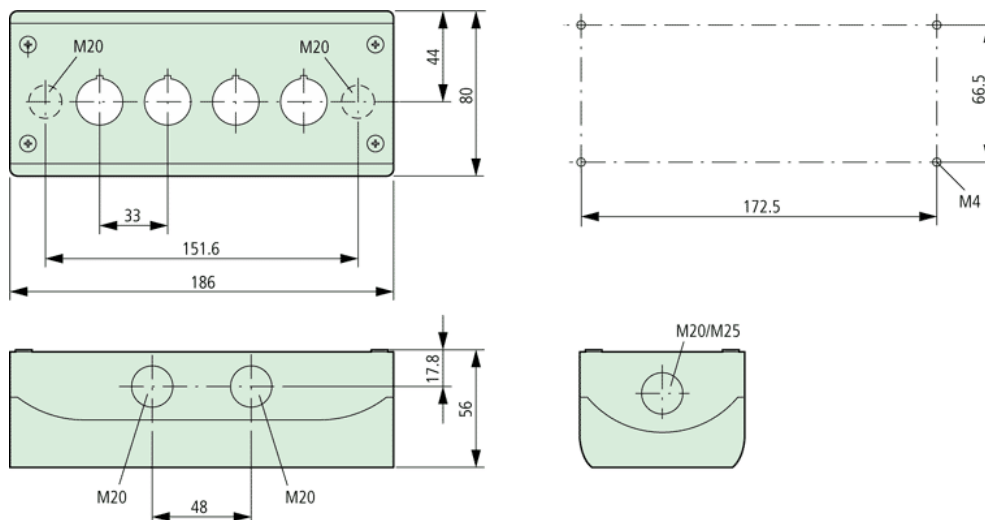

Type: **M22-I4**
 Article No.: **216539**

With high-grade steel screws

Enclosure base: anthracite (RAL 9005)

Ordering information

Number of locations		Qty.	4
Cable entry knockouts Base		Quantity × M...	2 × 20
Cable entry knockouts Sides		Quantity × M...	2 × 20 2 × 25/20
Colour			RAL 7035

Colour

Dimensions

			Cable gland: 2 × M16, 4 × M20, 2 × M25
--	--	--	---

Dimensions

Moeller GmbH, Hein-Moeller-Str. 7-11, D-53115 Bonn
E-Mail: catalog@moeller.net, Internet: www.moeller.net, <http://catalog.moeller.net>
Copyright 2006 by Moeller GmbH. Subject to modifications. HPL-C2006GB-INT V2.3